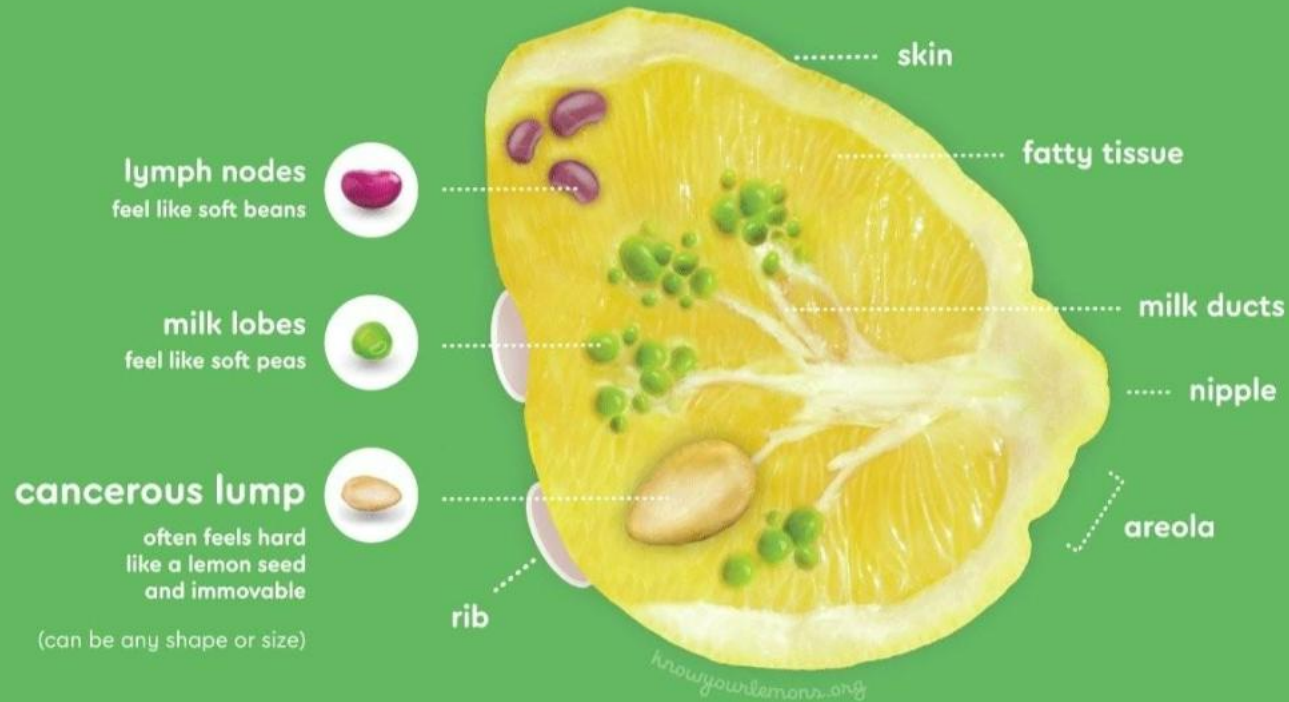

12 symptoms of breast cancer: What it can look and feel like

12 symptoms. 2 breasts. 1 lifesaving app.

 **KNOWYOURLEMONS®**

creative commons licensed: 

What is inside your breast?

HOW TO SELF-EXAM:

Feel for any swelling or new lumps from your armpit to your collarbone to the bottom of your rib cage (pink dots are lymph nodes). Our Know Your Lemons® app can guide you.