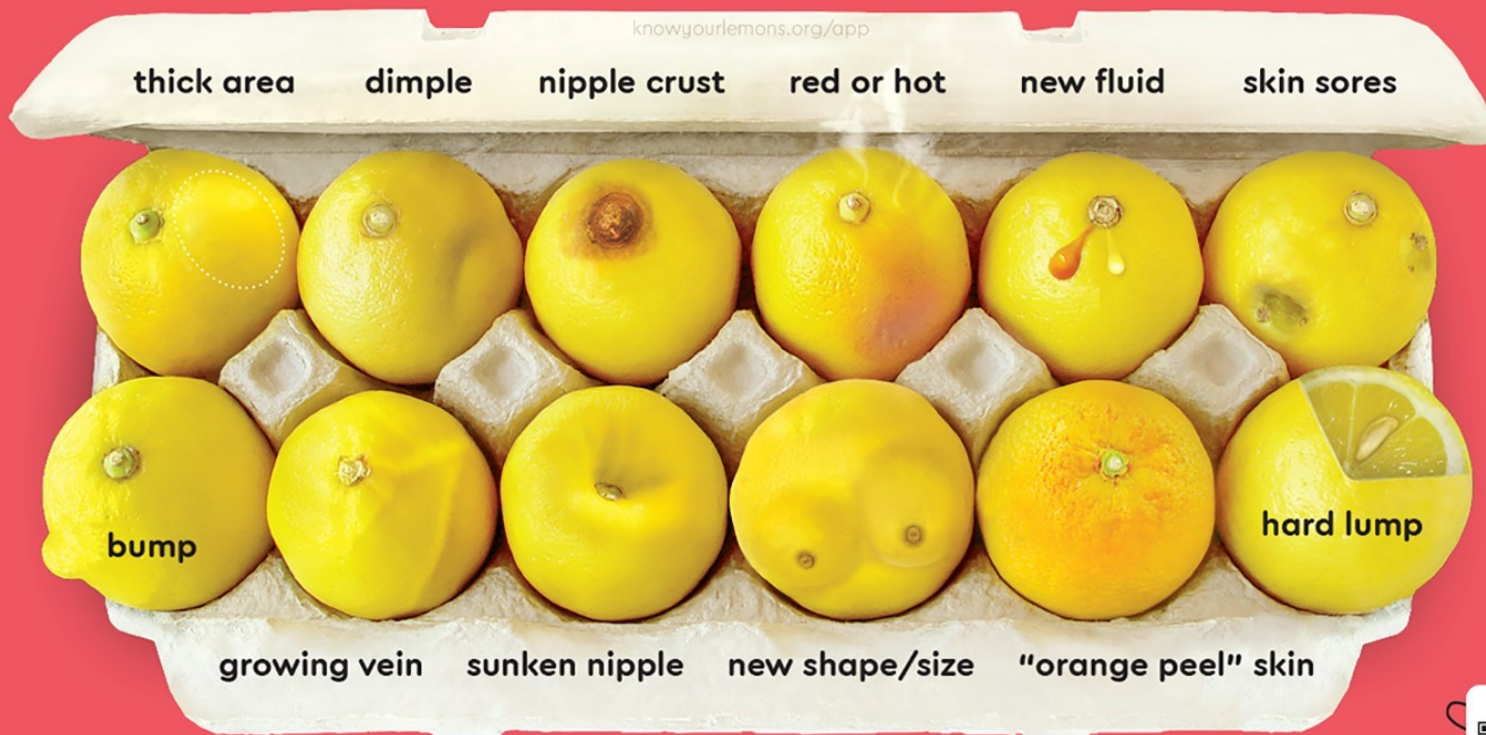

12 symptoms of breast cancer: What it can look and feel like

12 symptoms. 2 breasts. 1 lifesaving app.

 **KNOWYOURLEMONS®**

creative commons licensed: 

What is inside your breast?

HOW TO SELF-EXAM:

Feel for any swelling or new lumps from your armpit to your collarbone to the bottom of your rib cage (pink dots are lymph nodes). Our Know Your Lemons® app can guide you.